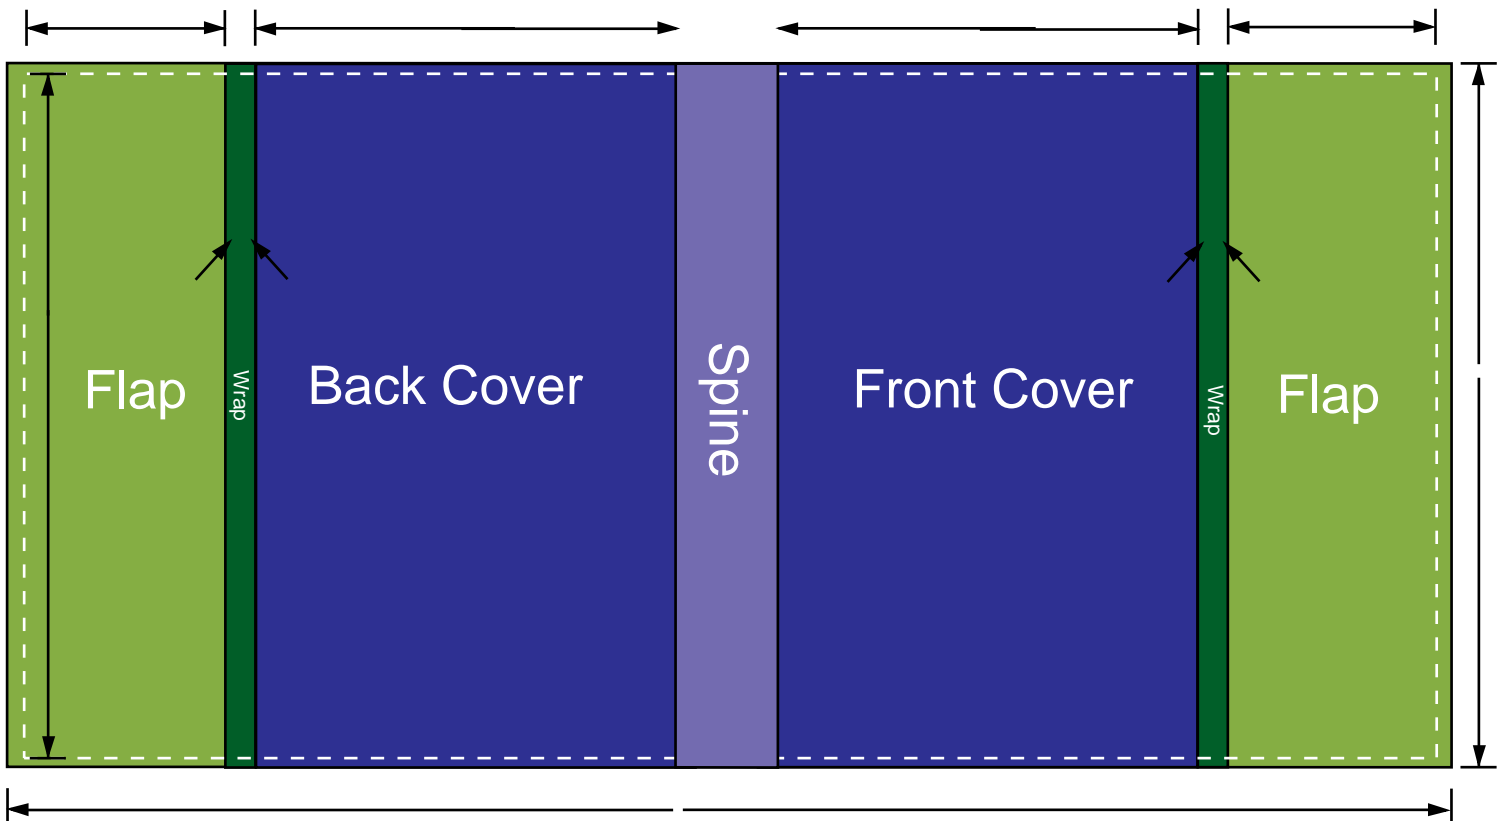

Dust Jacket Diagram

Fill in your information into the form and your measurements will be automatically calculated.

Trim Width

Trim Height

Paper Stock

Number of Pages

Bleed

Please choose one of the four Book1One Paper options from the drop down list.

50# Uncoated

60# Uncoated

80# Coated

100# Coated

100# Uncoated

Past the dashed lines indicate bleed - - - - -

Unless your document is white, bleed will need to be added. Please add .125 around the entire document. This added bleed area is to ensure that the image prints to the edge. This area will be cut off.